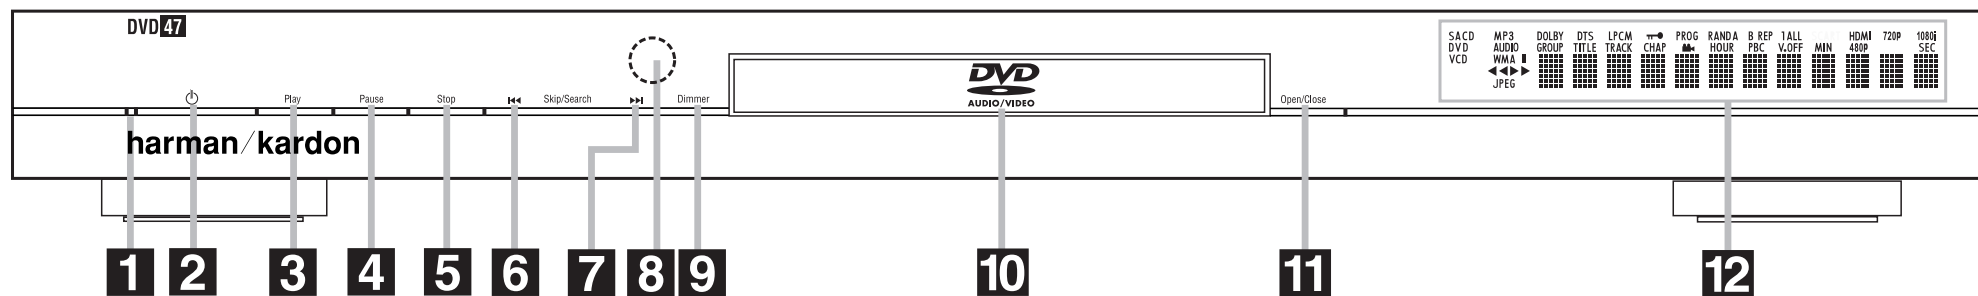

DVD 47 FRONT-PANEL CONTROLS

- | | |
|---------------------------------|-------------------------------|
| 1 Power Indicator | 7 Skip/Search Forward |
| 2 Power On/Off (Standby) | 8 Remote Sensor |
| 3 Play | 9 Display Dimmer |
| 4 Pause | 10 Disc Drawer |
| 5 Stop | 11 Open/Close |
| 6 Skip/Search Reverse | 12 Information Display |